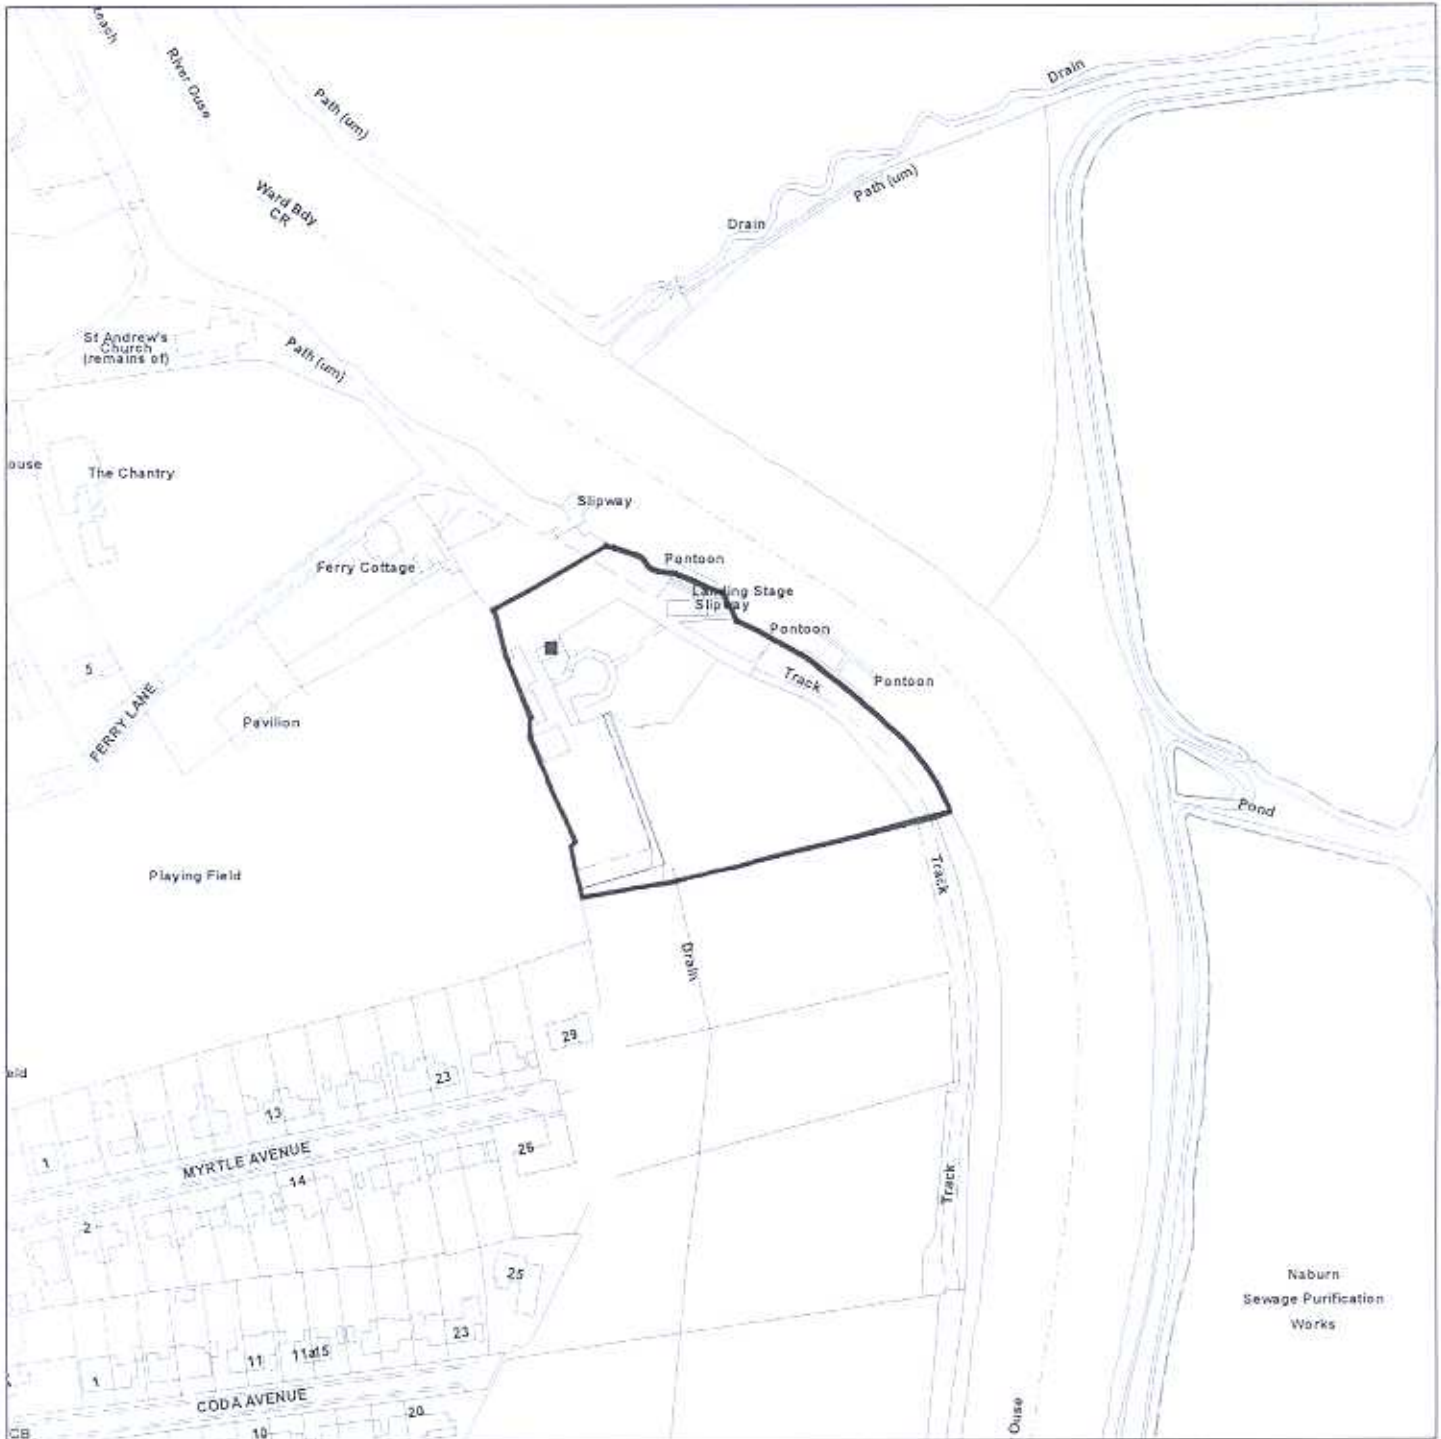

York Marine Services Ltd, Ferry lane, Bishopthorpe

06/00590/FUL

GIS by ESRI (UK)

Scale : 1:2500

Reproduced from the Ordnance Survey map with the permission of the Controller of Her Majesty's Stationery Office © Crown Copyright 2000.

Unauthorised reproduction infringes Crown Copyright and may lead to prosecution or civil proceedings.

Produced using ESRI (UK)'s MapExplorer 2.0 - <http://www.esriuk.com>

Organisation	City of York Council
Department	Development Control
Comments	
Date	09 June 2006
SLA Number	